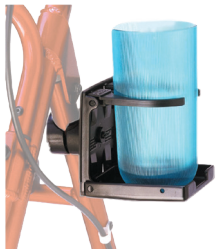

January Specials

January 1 - January 31, 2025

Monarch & Express Rollators

15% Off

- Removable front wheels
- Locking hand brakes
- **Quick-Adjust** button for handle height
- Large padded sling seat
- Removable front pouch
- Attached Cane Holder
- Foldable

Phoenix & Dragon Rollators

15% Off

- Contoured, padded armrests
- Locking hand brakes
- **Quick-Adjust** button for handle height
- 10" front wheels & 8" rear wheels
- Removable front pouch with zipper closure
- Attached cane holder

Cup Holders

15% Off

- Attaches easily to walkers, wheelchairs and transport chairs
- Adjusts to hold different sized items

Ring Cushions

15% Off

- Conforms to the body contours to provide comfort and support when sitting for long periods of time
- Aids in the prevention of pressure sores

Shower Chairs With Wheels

15% Off

- Waterfall armrests and padded seat
- 4" rust-resistant swivel wheels with locking casters

Transfer Bench Padded

15% Off

- Padded seat and back add comfort
- Converts easily for left or right hand transfers
- Adjustable height aluminum frame
- Latex-free rubber tips & suction tips